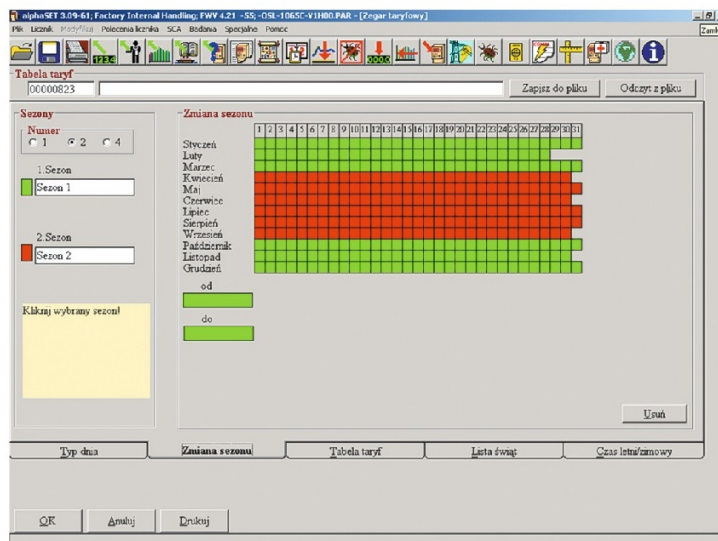

[Ann ... Female For Reeducation Training - Femelle A RG©Γ©duquer @iMGSRU.RU](#)

[Ann ... Female For Reeducation Training - Femelle A RG©Γ©duquer @iMGSRU.RU](#)

Download

LATEST UPDATE: 13 sec ago

ab995cc31a