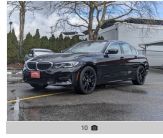

2021 BMW 3 Series 330i xDrive Sedan North America

68,908 Km
Stock #: E21-358
Engine: 4 Cylinder
Fuel Type: Gasoline
Exterior: Black
Body Style: Sedan
Driveline: AWD
Doors: 4 doors
Transmission: 8 Speed Automatic

Call For Price

Dealership

Our Hours

Our Contacts

Connect with us

Chat with Sales